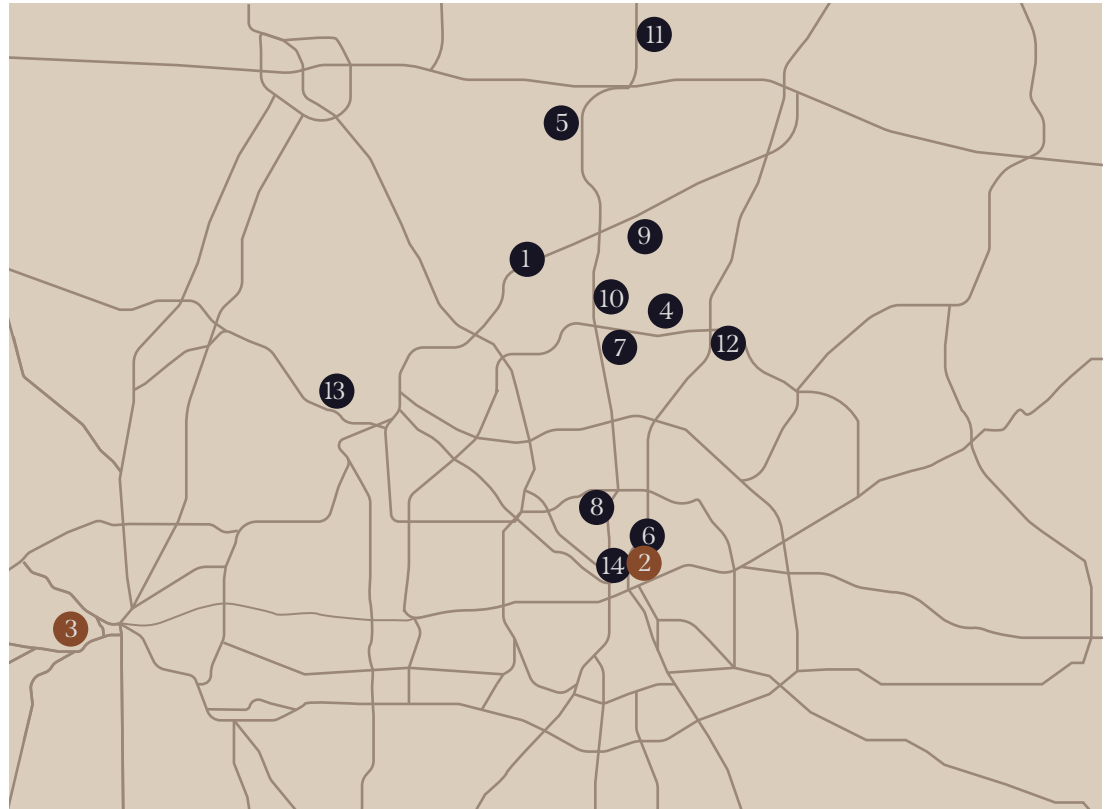

REPUBLIC TITLE

locations

1 **CASTLE HILLS OFFICE**
4400 State Highway 121, #210
Lewisville, TX 75056
972.418.8400
Branch Manager: Gail Smith

2 **COMMERCIAL DIVISION**
2626 Howell Street, 10th Floor
Dallas, TX 75204
214.855.8888

3 201 Main Street, Suite 1400
Fort Worth, TX 76102
817.877.1481

4 **CORPORATE OFFICE**
3033 W. President George Bush Hwy.
Suite 300
Plano, TX 75075
972.578.8611

5 **FRISCO OFFICE**
5001 Panther Creek Parkway, # 100
Frisco, TX 75033
972.335.7844
Branch Manager: Marilyn Hoglen

6 **LAKEWOOD OFFICE**
6348 Gaston Avenue
Dallas, TX 75214
214.823.7100
Branch Manager: Evelyn Hardwick

7 **NORTH DALLAS OFFICE**
17950 Preston Road, #70
Dallas, TX 75252
972.248.0971
Branch Manager: Katherine Montgomery

8 **PARK CITIES OFFICE**
5960 Berkshire Lane, #100
Dallas, TX 75225
214.521.6143
Branch Manager: Julie Head

9 **PLANO-ALLEN OFFICE**
8920 Coit Road, #200
Plano, TX 75025
972.618.4711
Branch Manager: Tracy Horne

10 **PRESTON LEGACY OFFICE**
7120 Preston Road, # 100
Plano, TX 75024
972.769.8355
Branch Manager: Kelly Wald

11 **PROSPER OFFICE**
1170 N. Preston Road, #160
Prosper, TX 75078
469.296.2930
Branch Manager: Blair Meador

12 **RICHARDSON OFFICE**
3610 Shire Blvd., #100
Richardson, TX 75082
972.423.8777

13 **SOUTHLAKE OFFICE**
550 Reserve Street, #140
Southlake, TX 76092
817.424.3373
Branch Manager: Samantha Lipton

14 **TURTLE CREEK OFFICE**
3131 Turtle Creek Blvd., #101
Dallas, TX 75219
214.528.8916
Branch Manager: Selena Underwood